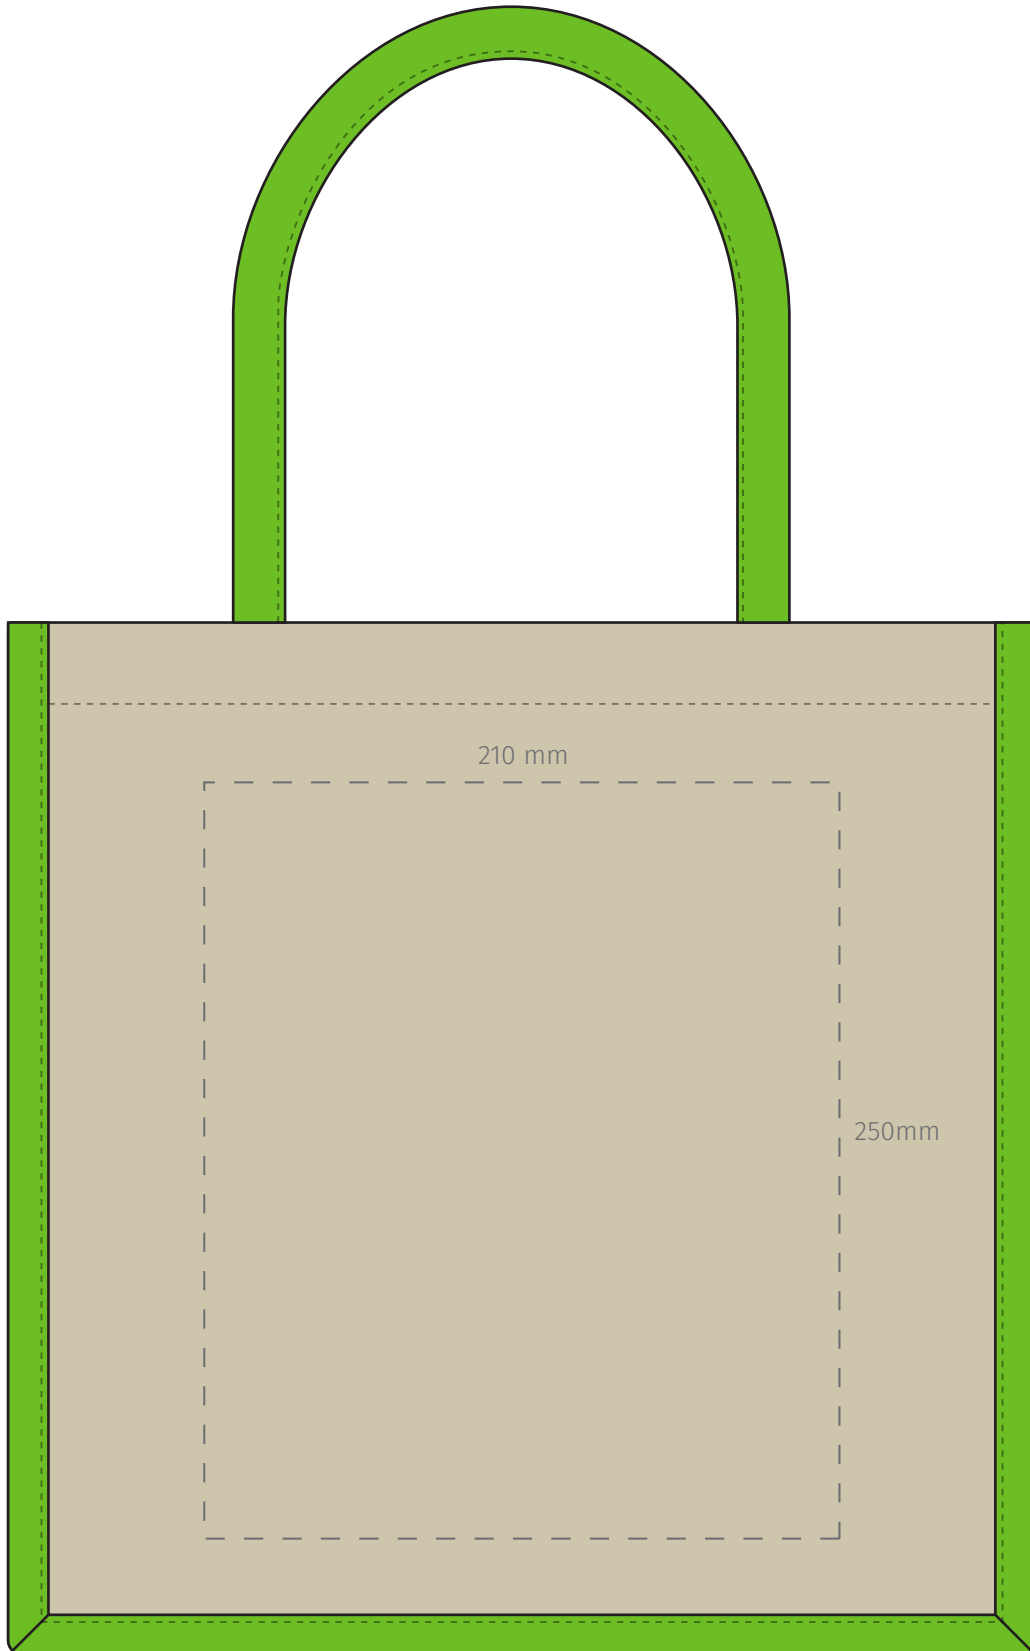

TEMPLATE:

■ BONANZA JUTE TOTE BAG

Item shown at 40% actual size when viewed on A4 paper

BRANDING - Screen

Max branding area 250 x 250mm

TEMPLATE:

■ BONANZA JUTE TOTE BAG

Item shown at 40% actual size when viewed on A4 paper

BRANDING - Supacolour

Max branding area 210 x 250mm